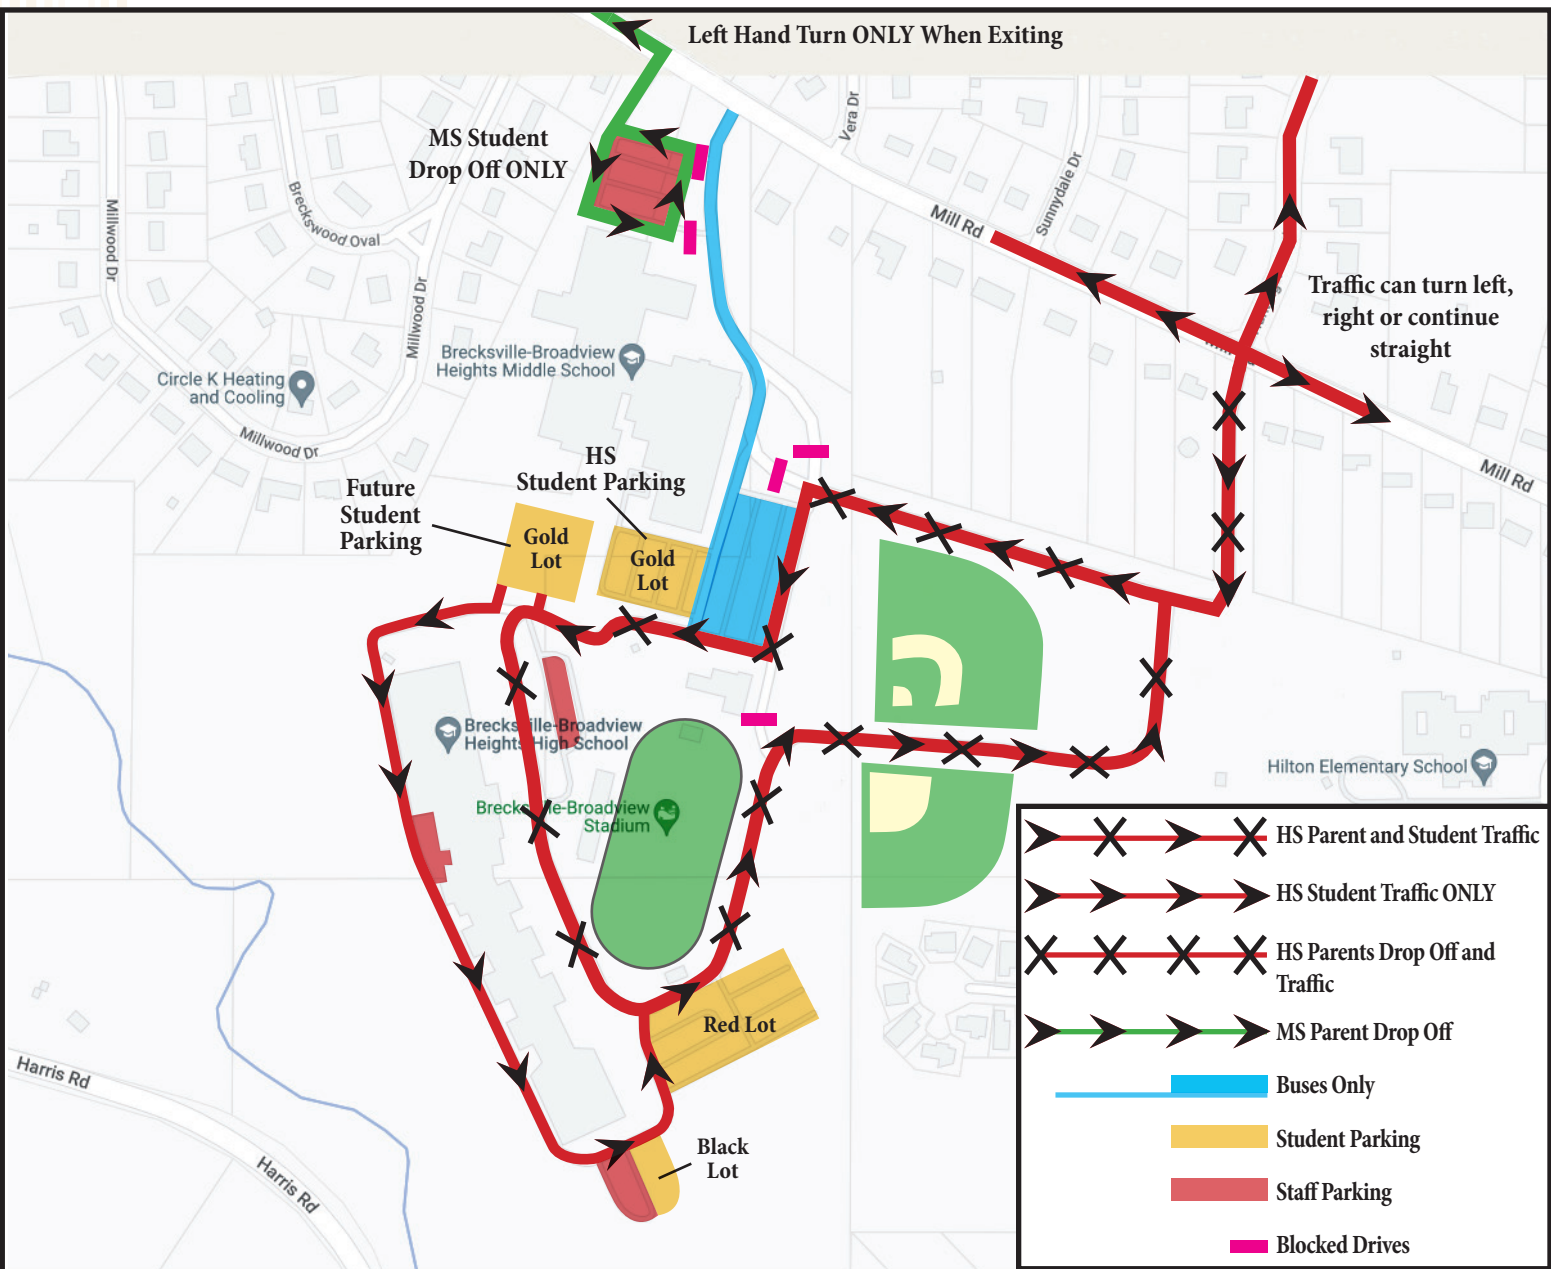

Brecksville-Broadview Heights City Schools

BBH Middle School & High School: Arrival & Dismissal Traffic Flow Map

Traffic Patterns Will Be Enforced During the Following Times:
Arrival: 7:00 a.m. - 8:30 a.m.
Dismissal: 2:15 p.m. - 3:15 p.m.